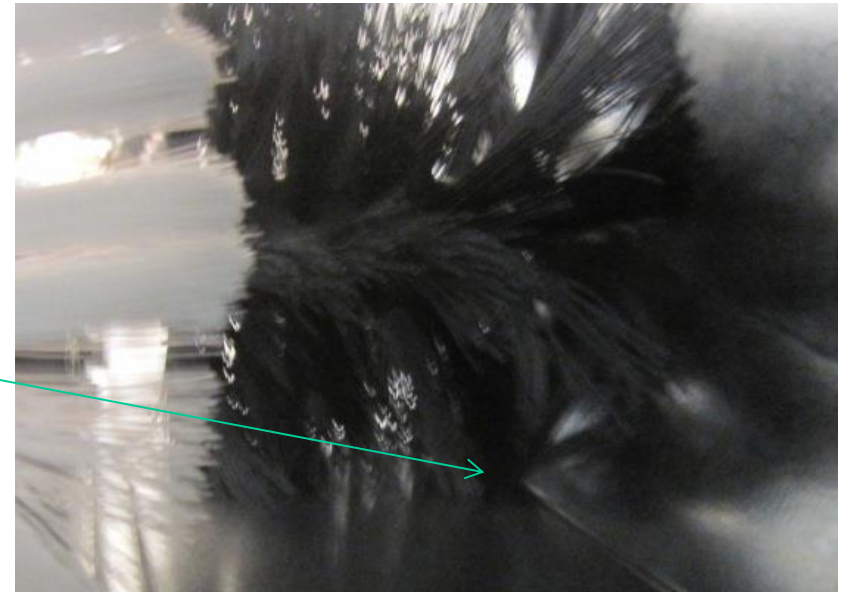

”3-BRUSH-GEAR” for very wide but only 10-25cm height ducts

NEW ACCESSORY FOR HYDMASTER 40 AND COMBICLEANER 40:

Tynex ball brush 150mm or 250mm

- -Half of bristles are aggressive Tynex abrasive material
- -Half of bristles are soft 0,5mm nylon bristles

Notice how bristles dig into corners of duct, effectively cleaning everything in 1 go back and forth (remember to change the rotation direction once coming back)

Item no: