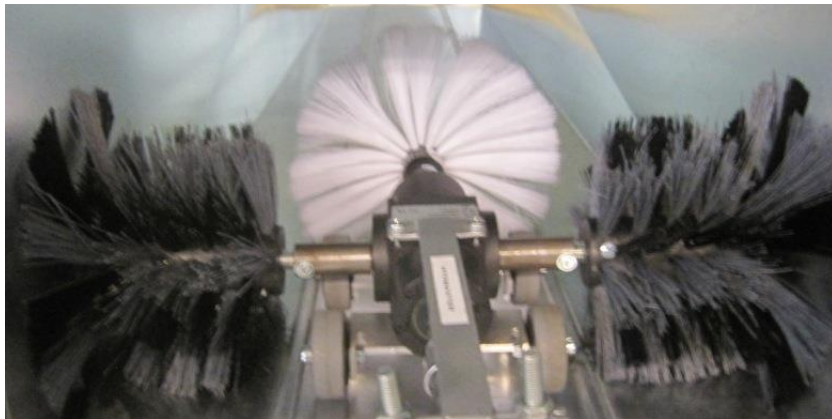

"3-BRUSH-GEAR" for very wide but very low 10-25cm ducts (with support poles)

NEW ACCESSORY FOR HYDMASTER 40 AND COMBICLEANER 40:

Set up for 40cm wide duct (or duct section) and 10/15cm in height:

- -In front 200mm soft or basic brush
- In sides Tynex 150mm ball brush
- -Low 5cm wheels
- -No M12 extension pieces for ball brushes