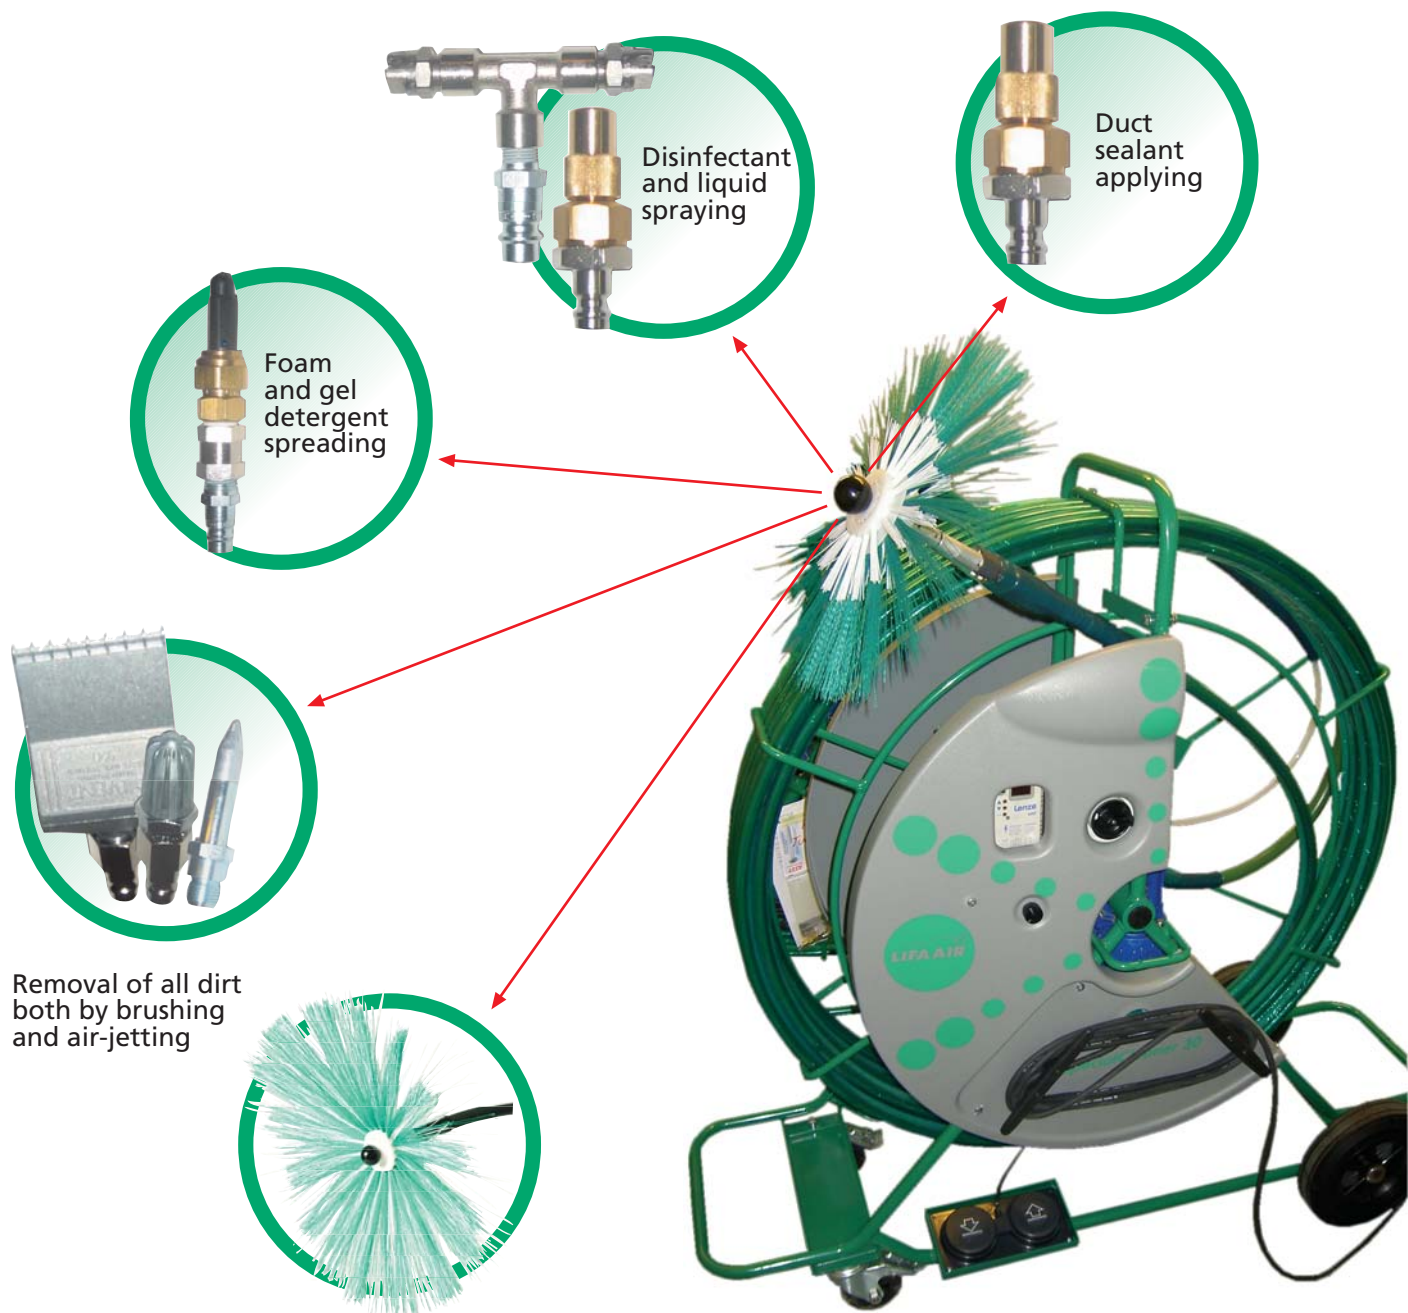

Solutions for Indoor Air Quality

The number one professional choice for cleaning medium-sized, 200 - 700 mm (8" - 28") ducts

SpecialCleaner 25 Multi

Solution for problems formerly thought impossible:

Electric-powered multi-use machine. Superior cleaning range + capable for every need.

Most powerful and efficient:

Solutions for Indoor Air Quality

Technical specifications

Power:	Electricity
Electrical connection:	230 or 115 V, single phase
Frequency:	50 Hz or 60 Hz
Power rating:	0.55 kW; 1.35 A
Breaker/Fuse:	10 A
Electric cable:	10 m (32 ft.) cable; 3G1.5 mm ²
Motor rotation speed N1:	2780 rpm
Brush rotation speed N2:	Adjustable ranging from 300 rpm to 570 rpm
Rotation control:	Variable Speed AC Motor Drive by Lenze/AC Tech
Control:	Pneumatic electric control
Rotation direction change:	With foot pedals
Brush connection:	M12
Dimensions:	Height 1290 mm (51") Width 570 mm (22") Length 1100 mm (43")
Weight:	71 kg (156 lbs.)
Length of cleaning shaft:	25 m (81 ft.)
Axis structure:	Laminated PVC sheath, glass fibre spring inside
Flexible axle:	12 mm (0,47") flexible steel rope
Frame and reel:	Powder painted steel tube and sheet

Accessories

5l stainless steel spray bottle
7720281060038

Centralizer
6420281021824

Nozzle set
6420281012006

Recommended brushes:

Soft brush with nylon center and disk (brush adapter connection), nylon center
6420281010514 " 300 / 500 mm
6420281012624 " 400 / 600 mm
6420281010736 " 500 / 700 mm
6420281013027 " 600 / 800 mm

Most aggressive brush (brush adapter connection), nylon center
6420281023439 Brush Tynex 200 / 400 mm
6420281021213 Brush Tynex 400 / 600 mm
6420281023484 Brush Tynex 600 / 800 mm

Aggressive nylon brush, 1 mm bristle (brush adapter connection), nylon center
6420281010750 Grease Brush 200 mm
6420281010767 Grease Brush 300 mm
6420281010774 Grease Brush 400 mm
6420281010781 Grease Brush 500 mm
6420281010798 Grease Brush 600 mm